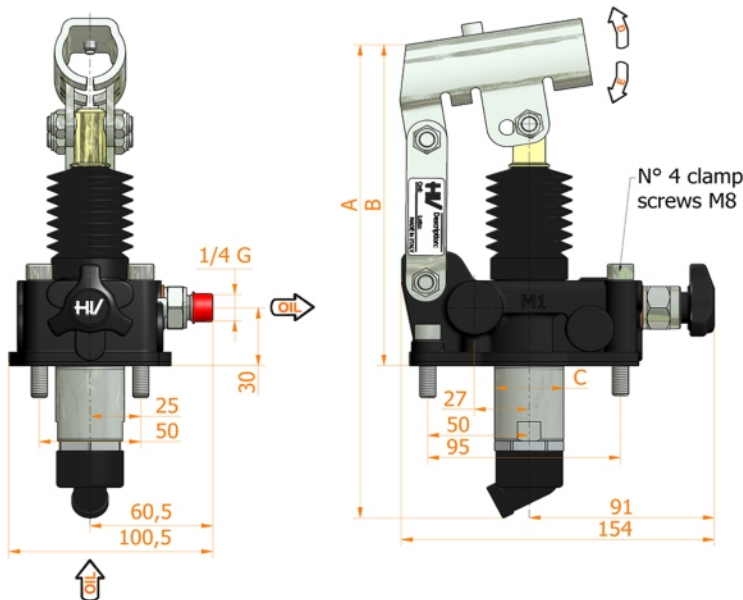

PMSE 20-30-40 s

with release hand knob
single acting hand pump for a single acting cylinder
for fixing to tank

Specifications:

- Cast iron body
- Piston treated with Niploy
- White zinc plated support lever
- Lever connection Ø 27
- White zinc plated external parts
- Standard colour black
- Oil tank mounting kit included

| DISPLACEMENT cm ³ | A mm | B mm | C mm | D ° | E ° | ACTUAL DISPLACEMENT cm ³ | PRESSURE BAR | | MASS KG | CODE WITHOUT BELLOWS | CODE WITH BELLOWS |
|---------------------------------|---------|---------|---------|--------|--------|---|--------------|-----|------------|----------------------------|-------------------------|
| | | | | | | | OPTIMAL | MAX | | | |
| 20 | 249 | 167 | 34 | 35 | 29 | 20,527 | 80 | 240 | 3,100 | 6067.0010 | 6067.0037 |
| 30 | 252 | 167 | 34 | 38 | 26 | 30,262 | 60 | 185 | 3,200 | 6068.0010 | 6068.0037 |
| 40 | 252 | 167 | 40 | 38 | 26 | 40,290 | 40 | 160 | 3,300 | 6069.0010 | 6069.0037 |
| | | | | | | | | | | | |
| | | | | | | | | | | | |