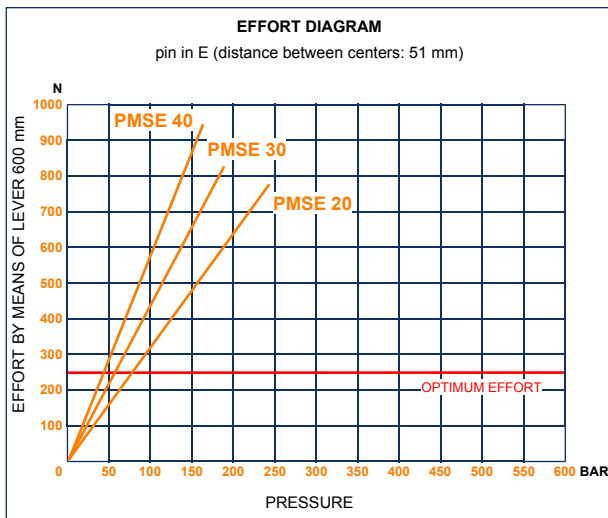

PMSE 20-30-40 s

with release hand knob
single acting hand pump for a single acting cylinder
for fixing to tank

Specifications:

- Cast iron body
- Piston treated with Niploy
- White zinc plated support lever
- Lever connection Ø 27
- White zinc plated external parts
- Standard colour black
- Oil tank mounting kit included

| DISPLACEMENT cm ³ | A mm | B mm | C mm | D ° | E ° | ACTUAL DISPLACEMENT cm ³ | PRESSURE BAR | | MASS KG | CODE WITHOUT BELLOWS | CODE WITH BELLOWS |
|---------------------------------|---------|---------|---------|--------|--------|---|--------------|-----|------------|----------------------------|-------------------------|
| | | | | | | | OPTIMAL | MAX | | | |
| 20 | 249 | 167 | 34 | 35 | 29 | 20,527 | 80 | 240 | 3,100 | 6067.0010 | 6067.0037 |
| 30 | 252 | 167 | 34 | 38 | 26 | 30,262 | 60 | 185 | 3,200 | 6068.0010 | 6068.0037 |
| 40 | 252 | 167 | 40 | 38 | 26 | 40,290 | 40 | 160 | 3,300 | 6069.0010 | 6069.0037 |
| | | | | | | | | | | | |
| | | | | | | | | | | | |