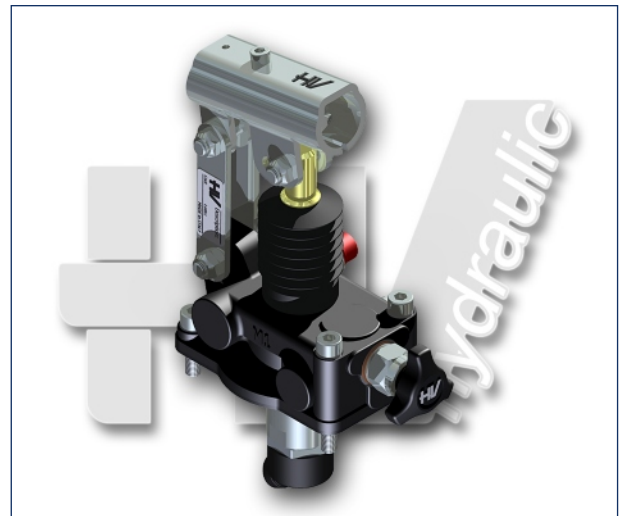

PMSE 20-30-40 s

with release hand knob
single acting hand pump for a single acting cylinder
for fixing to tank

Specifications:

- Cast iron body
- Piston treated with Niploy
- White zinc plated support lever
- Lever connection Ø 27
- White zinc plated external parts
- Standard colour black
- Oil tank mounting kit included

| DISPLACEMENT cm ³ | A mm | B mm | C mm | D ° | E ° | ACTUAL DISPLACEMENT cm ³ | PRESSURE BAR | | MASS KG | CODE WITHOUT BELLOWS | CODE WITH BELLOWS |
|---------------------------------|---------|---------|---------|--------|--------|---|--------------|-----|------------|----------------------------|-------------------------|
| | | | | | | | OPTIMAL | MAX | | | |
| 20 | 249 | 167 | 34 | 35 | 29 | 20,527 | 80 | 240 | 3,100 | 6067.0010 | 6067.0037 |
| 30 | 252 | 167 | 34 | 38 | 26 | 30,262 | 60 | 185 | 3,200 | 6068.0010 | 6068.0037 |
| 40 | 252 | 167 | 40 | 38 | 26 | 40,290 | 40 | 160 | 3,300 | 6069.0010 | 6069.0037 |
| | | | | | | | | | | | |
| | | | | | | | | | | | |